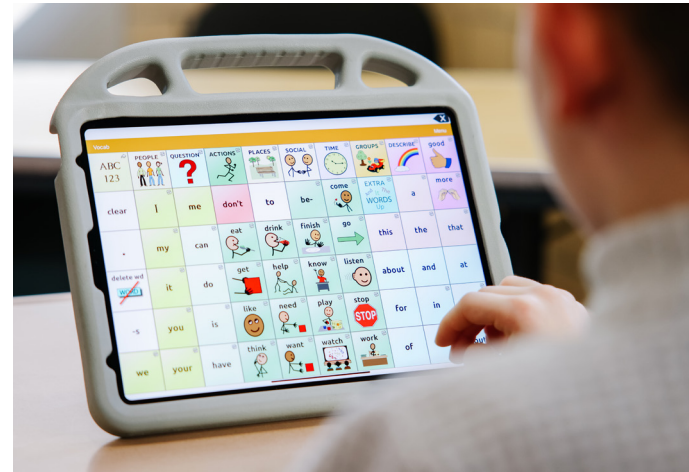

Access Your World

For home, school, work, and play, explore new Versa™ accessories for the everyday, on-the-go iPad® user. Versa adds protection, amplification, and accessibility to your iOS experience (iPad sold separately).

VersaWrap™

Add protection to your active iPad with a lightweight, impact-resistant wrap that stands up to anything your day throws at you.

- Carry with the comfort-grip handle or add the VersaStrap to the attachment points
- Find the best screen view with the multi-angle stand
- Add an Apple® AirTag™ (sold separately) to the built-in pocket to track your iPad
- Attach the VersaSpeaker to the back of your wrap to be heard clearly wherever you go

VersaWrap (black, pink, lavender, gray, or blue)

Ask for details

VersaStrap (black)

Ask for details

VersaSpeaker™

Amplify your sound with this portable Bluetooth® speaker – the perfect accessory for use with an AAC app or to turn up the volume on the music that moves you.

- Snap into the back of your VersaWrap or simply attach the strap and carry it with you for on-the-go volume
- Water-resistant design won't let a little water get in the way

VersaSpeaker (white)

Ask for details

Connect with us to learn more

t.alexic@prentke-romich.de • prc-salttillo.com/versa

VersaWrap 8.1 (7.5" L x 8.5" W x 1.7" D; Weight .5 lbs) is compatible with iPad mini® 6th Gen.

VersaWrap 10.1 (9.1" L x 10.4" W x 1.6" D; Weight .6 lbs) is compatible with iPad 7th Gen or later, iPad Air® 4th Gen or later, and iPad Pro® 11 1st Gen or later.

VersaWrap 12.1 (10.6" L x 11.7" W x 1.7" D; Weight .7 lbs) is compatible with iPad Pro 12.9 3rd Gen or later.